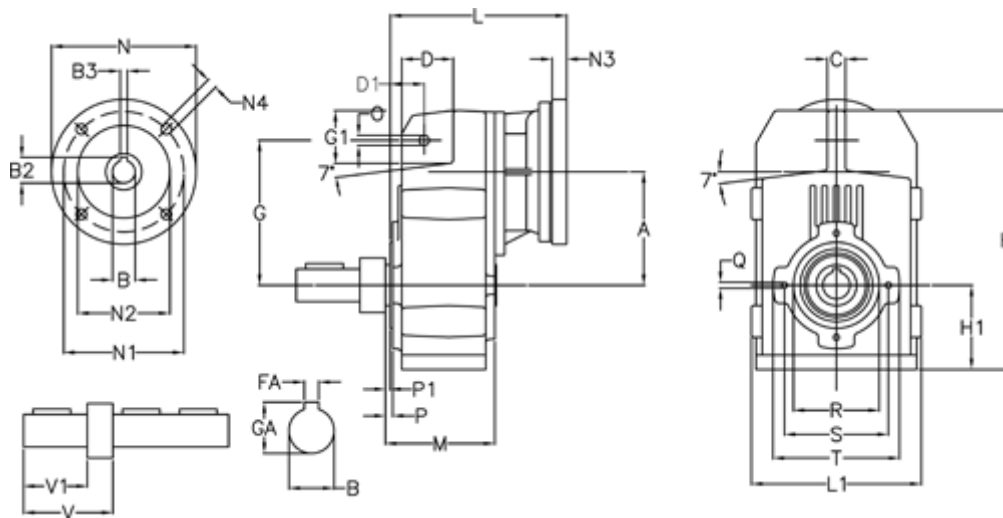

# Data Sheet

Article number: 29560419891225  
 Description: Shaft mounted gear  
 A413R-198,9-P71B5

## Measures

|            |            |            |            |
|------------|------------|------------|------------|
| A = 175.75 | FA = 12    | M = 144.0  | Q = M12x19 |
| B = 40     | G = 218    | N = 160    | R = 130    |
| B1 = 14    | G1 = 97.5  | N1 = 130   | S = 165    |
| B2 = 16.3  | GA = 43.0  | N2 = 110   | T = 200    |
| B3 = 5     | H = 389.0  | N4 = M8x16 | V = 112.5  |
| C = 16     | H1 = 116.0 | O = 14     | V1 = 80    |
| D = 79.0   | L = 246.0  | P = 7.5    |            |
| D1 = 56.5  | L1 = 242   | P1 = 3.5   |            |